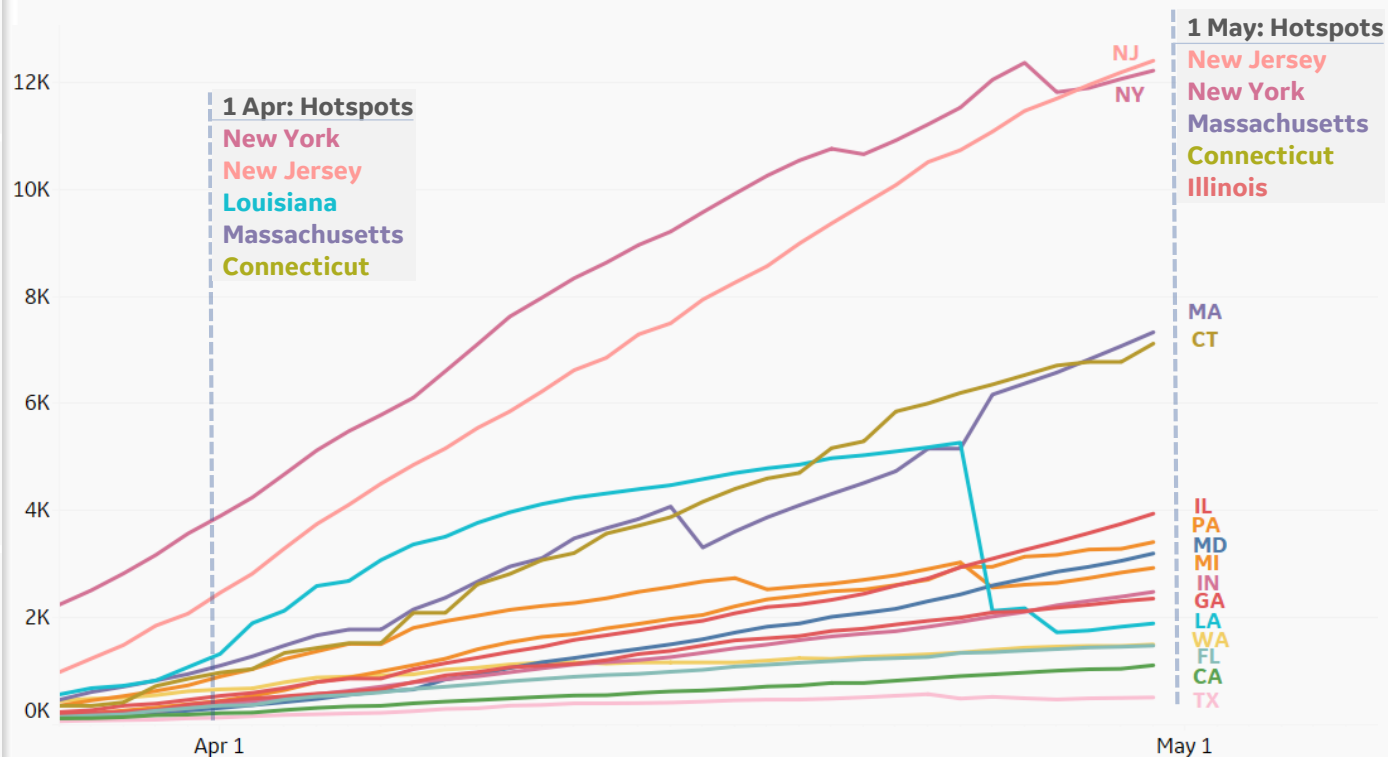

15 Apr

636,350

22 Apr

840,351

30 Apr

1,069,424

US at a Glance

+402%

Confirmed per 1M

+869%

Deaths per 1M

+1717%

Recovered per 1M

% Change in Active Cases

Top 5 Increases in Confirmed / 1M

- + 995% MD
- + 968% VA
- + 708% PA
- + 704% MA
- + 679% CT

Top 5 Increases in Deaths / 1M

- + 3 577% MD
- + 3 211% PA
- + 2 820% MA
- + 2 555% CT
- + 1 936% NJ

- NY + 11 665
- NJ + 10 853
- MA + 7 902
- CT + 6 772
- LA + 4 641

- NY + 1 123
- NJ + 774
- CT + 609
- MA + 499
- LA + 351

Hotspots by Active Cases / 1M

1 Apr: Hotspots

- New York
- New Jersey
- Louisiana
- Massachusetts
- Connecticut

1 May: Hotspots

- New Jersey
- New York
- Massachusetts
- Connecticut
- Illinois

Top 5 Changes in Confirmed Cases includes states with population >1M and Confirmed Cases > 5000
Top 5 Changes in Deaths includes states with population >1M and Deaths > 500