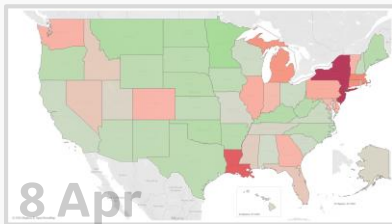

% Change in Active Cases

Top 5 Increases in Confirmed / 1M

+ 7 987% Belarus
+ 3 479% Russia
+ 2 465% Peru
+ 1 555% India
+ 1 464% Singapore

Top 5 Increases in Deaths / 1M

Qatar + 4 071
Ireland + 3 404
Belgium + 2 925
Singapore + 2 503
US + 2 497

Hotspots by Active Cases / 1M

Top 5 Changes in Confirmed Cases includes countries with population >1M and Confirmed Cases > 5000
 Top 5 Changes in Deaths includes countries with population >1M and Deaths > 500
 % Change in Active Cases includes countries with population >1M

April 2020 United States Highlights

COVID-19 Analytics Monthly Summary

GE Healthcare
COMMAND CENTERS
Updated 1 May 2020, 3:30 GMT

Confirmed Active / 1M

1 Apr

212,242

8 Apr

428,654

15 Apr

636,350

22 Apr

840,351

30 Apr

1,069,424

US at a Glance

+402%