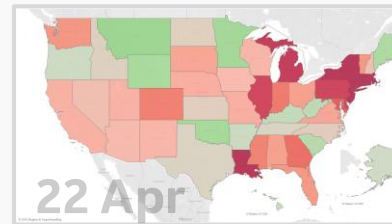

% Change in Active Cases

Top 5 Increases in Confirmed / 1M

+ 7 987% Belarus
+ 3 479% Russia
+ 2 465% Peru
+ 1 555% India
+ 1 464% Singapore

Top 5 Increases in Deaths / 1M

Qatar + 4 071
Ireland + 3 404
Belgium + 2 925
Singapore + 2 503
US + 2 497

Hotspots by Active Cases / 1M

Top 5 Changes in Confirmed Cases includes countries with population >1M and Confirmed Cases > 5000
 Top 5 Changes in Deaths includes countries with population >1M and Deaths > 500
 % Change in Active Cases includes countries with population >1M

April 2020 United States Highlights

COVID-19 Analytics Monthly Summary

GE Healthcare
COMMAND CENTERS
Updated 1 May 2020, 3:30 GMT

Confirmed Active / 1M

1 Apr

212,242

8 Apr

428,654

15 Apr

636,350

22 Apr

840,351

30 Apr

1,069,424

US at a Glance

+402%