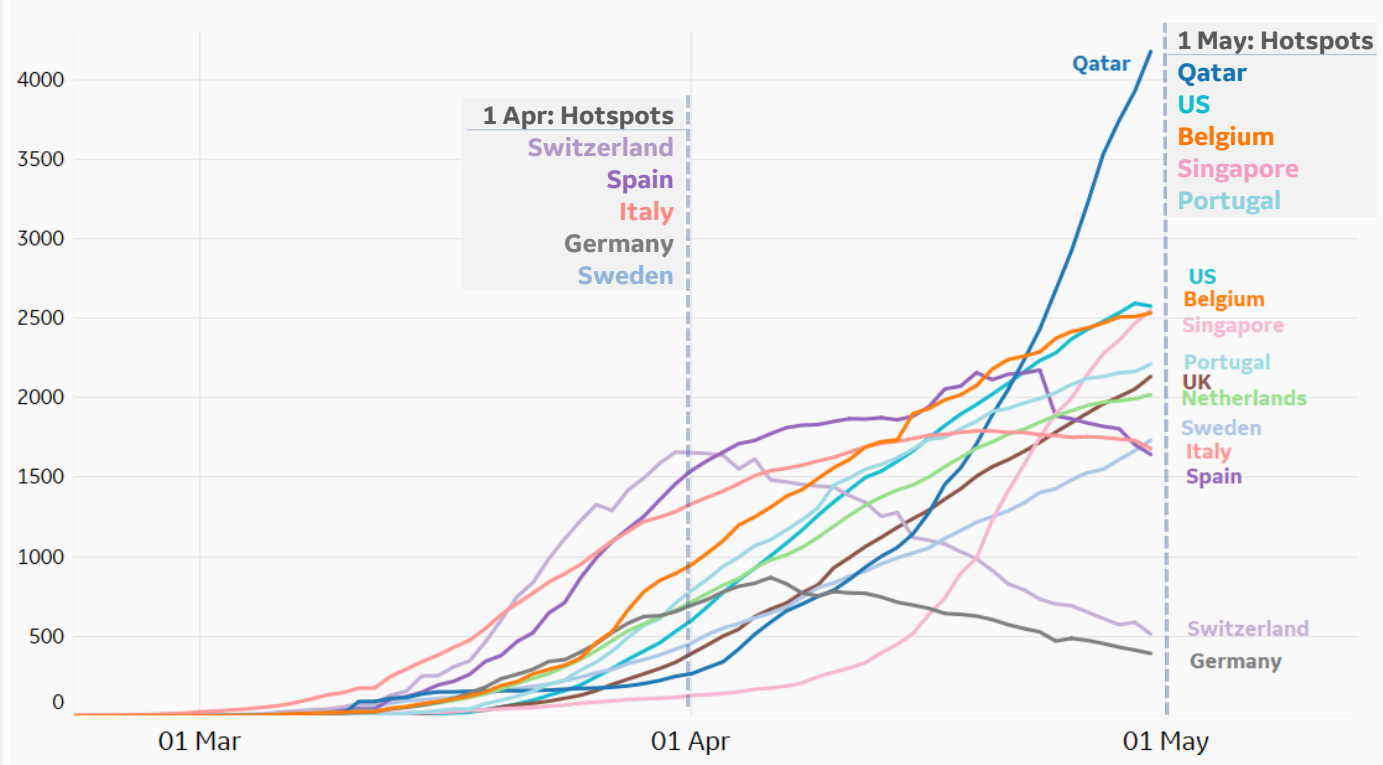

April 2020 Global Highlights

COVID-19 Analytics Monthly Summary

GE Healthcare
COMMAND CENTERS
Updated 1 May 2020, 3:30 GMT

World at a Glance

+249% Confirmed per 1M
+370% Deaths per 1M
+425% Recovered per 1M
186 Countries affected Worldwide

% Change in Active Cases

Top 5 Increases in Confirmed / 1M

+ 7 987% Belarus
+ 3 479% Russia
+ 2 465% Peru
+ 1 555% India
+ 1 464% Singapore

Top 5 Increases in Deaths / 1M

Qatar + 4 071
Ireland + 3 404
Belgium + 2 925
Singapore + 2 503
US + 2 497

Hotspots by Active Cases / 1M

Top 5 Changes in Confirmed Cases includes countries with population >1M and Confirmed Cases > 5000
 Top 5 Changes in Deaths includes countries with population >1M and Deaths > 500
 % Change in Active Cases includes countries with population >1M