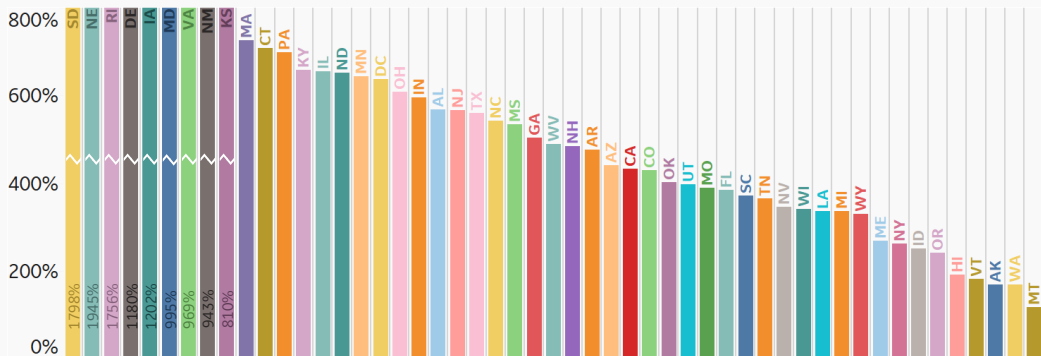

15 Apr

636,350

22 Apr

840,351

30 Apr

1,069,424

US at a Glance

+402%

Confirmed per 1M

+869%

Deaths per 1M

+1717%

Recovered per 1M

% Change in Active Cases

Top 5 Increases in Confirmed / 1M

- + 995% MD
- + 968% VA
- + 708% PA
- + 704% MA
- + 679% CT

Top 5 Increases in Deaths / 1M

- + 3 577% MD
- + 3 211% PA
- + 2 820% MA
- + 2 555% CT
- + 1 936% NJ

- NY + 11 665
- NJ + 10 853
- MA + 7 902
- CT + 6 772
- LA + 4 641

- NY + 1 123
- NJ + 774
- CT + 609
- MA + 499
- LA + 351

Hotspots by Active Cases / 1M

1 Apr: Hotspots

- New York
- New Jersey
- Louisiana
- Massachusetts
- Connecticut

1 May: Hotspots

- New Jersey
- New York
- Massachusetts
- Connecticut
- Illinois

Top 5 Changes in Confirmed Cases includes states with population >1M and Confirmed Cases > 5000
Top 5 Changes in Deaths includes states with population >1M and Deaths > 500