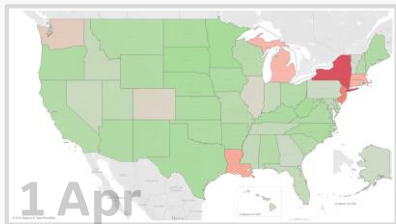

April 2020 United States Highlights

COVID-19 Analytics Monthly Summary

GE Healthcare
COMMAND CENTERS
Updated 1 May 2020, 3:30 GMT

Confirmed Active / 1M

1 Apr

212,242