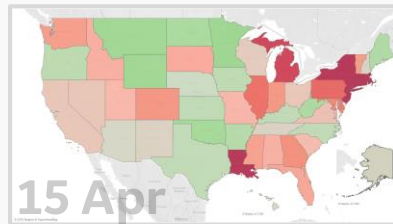

% Change in Active Cases

Top 5 Increases in Confirmed / 1M

+ 7 987% Belarus
+ 3 479% Russia
+ 2 465% Peru
+ 1 555% India
+ 1 464% Singapore

Top 5 Increases in Deaths / 1M

Qatar + 4 071
Ireland + 3 404
Belgium + 2 925
Singapore + 2 503
US + 2 497

Hotspots by Active Cases / 1M

Top 5 Changes in Confirmed Cases includes countries with population >1M and Confirmed Cases > 5000
 Top 5 Changes in Deaths includes countries with population >1M and Deaths > 500
 % Change in Active Cases includes countries with population >1M

April 2020 United States Highlights

COVID-19 Analytics Monthly Summary

GE Healthcare
COMMAND CENTERS
Updated 1 May 2020, 3:30 GMT

Confirmed Active / 1M

1 Apr

212,242

8 Apr

428,654

15 Apr

636,350

22 Apr

840,351

30 Apr

1,069,424

US at a Glance

+402%