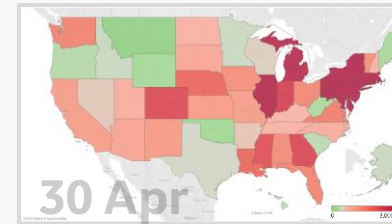

% Change in Active Cases

Top 5 Increases in Confirmed / 1M

+ 7 987% Belarus
+ 3 479% Russia
+ 2 465% Peru
+ 1 555% India
+ 1 464% Singapore

Top 5 Increases in Deaths / 1M

Qatar + 4 071
Ireland + 3 404
Belgium + 2 925
Singapore + 2 503
US + 2 497

Hotspots by Active Cases / 1M

Top 5 Changes in Confirmed Cases includes countries with population >1M and Confirmed Cases > 5000
 Top 5 Changes in Deaths includes countries with population >1M and Deaths > 500
 % Change in Active Cases includes countries with population >1M

April 2020 United States Highlights

COVID-19 Analytics Monthly Summary

GE Healthcare
COMMAND CENTERS
Updated 1 May 2020, 3:30 GMT

Confirmed Active / 1M

1 Apr

212,242

8 Apr

428,654

15 Apr

636,350

22 Apr

840,351

30 Apr

1,069,424

US at a Glance

+402%