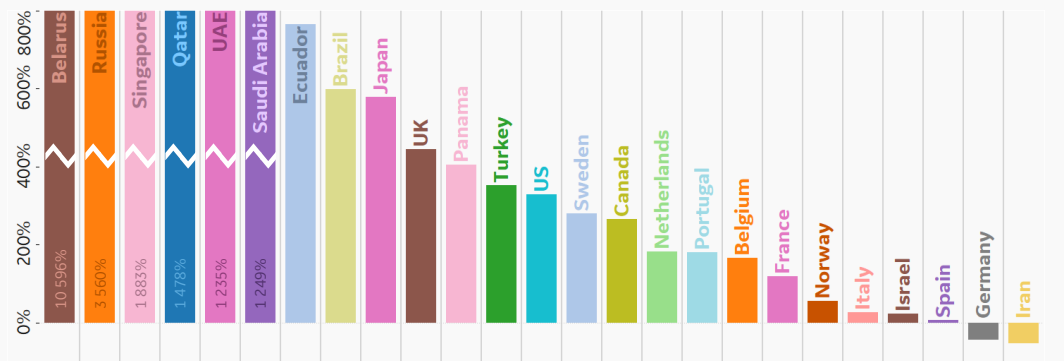

April 2020 Global Highlights

COVID-19 Analytics Monthly Summary

GE Healthcare
COMMAND CENTERS
Updated 1 May 2020, 3:30 GMT

World at a Glance

+249% Confirmed per 1M
+370% Deaths per 1M
+425% Recovered per 1M
186 Countries affected Worldwide

% Change in Active Cases

Top 5 Increases in Confirmed / 1M

+ 7 987% Belarus
+ 3 479% Russia
+ 2 465% Peru
+ 1 555% India
+ 1 464% Singapore

Top 5 Increases in Deaths / 1M

Qatar + 4 071
Ireland + 3 404
Belgium + 2 925
Singapore + 2 503
US + 2 497

Hotspots by Active Cases / 1M

1 Apr: Hotspots

- New York
- New Jersey
- Louisiana
- Massachusetts
- Connecticut

1 May: Hotspots

- New Jersey
- New York
- Massachusetts
- Connecticut
- Illinois

Top 5 Changes in Confirmed Cases includes states with population >1M and Confirmed Cases > 5000
Top 5 Changes in Deaths includes states with population >1M and Deaths > 500