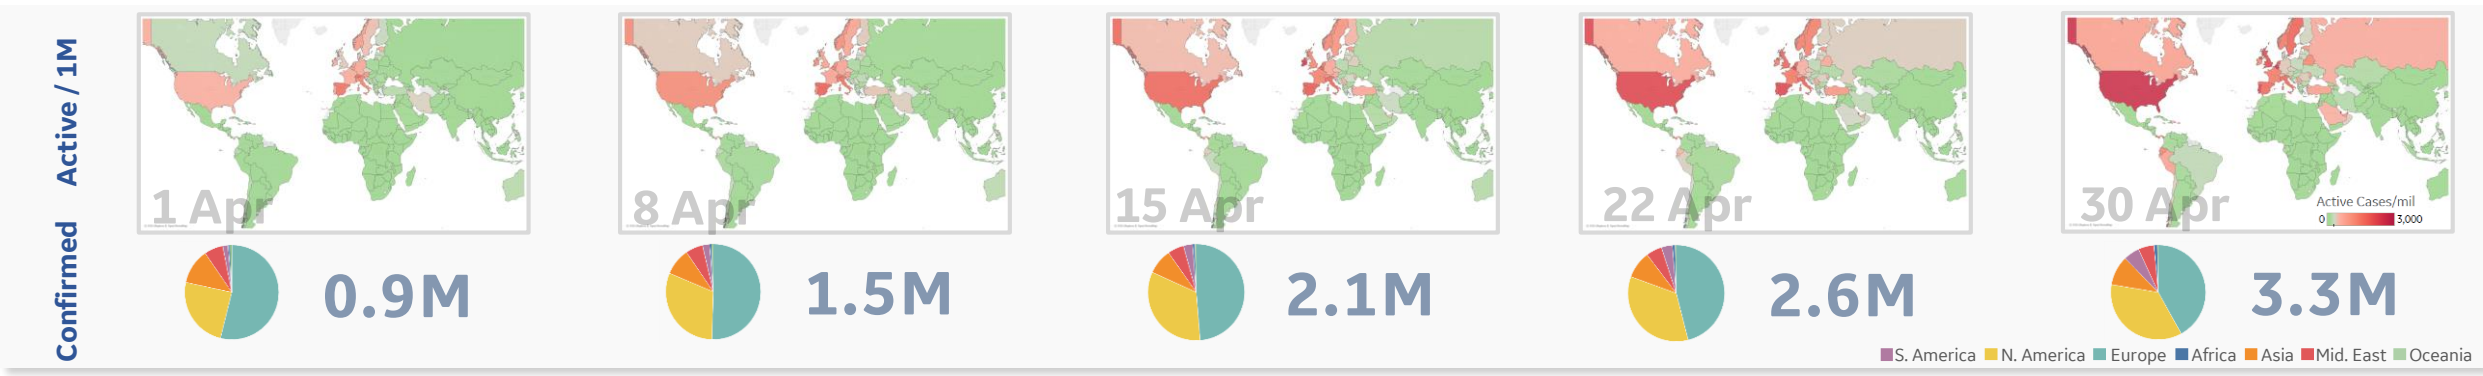

April 2020 Global Highlights

COVID-19 Analytics Monthly Summary

GE Healthcare
COMMAND CENTERS
Updated 1 May 2020, 3:30 GMT

World at a Glance

+249% Confirmed per 1M
+370% Deaths per 1M
+425% Recovered per 1M
186 Countries affected Worldwide

% Change in Active Cases

Top 5 Increases in Confirmed / 1M

+ 7 987% Belarus
+ 3 479% Russia
+ 2 465% Peru
+ 1 555% India
+ 1 464% Singapore

Top 5 Increases in Deaths / 1M

Qatar + 4 071
Ireland + 3 404
Belgium + 2 925
Singapore + 2 503
US + 2 497

Hotspots by Active Cases / 1M

Top 5 Changes in Confirmed Cases includes countries with population >1M and Confirmed Cases > 5000
 Top 5 Changes in Deaths includes countries with population >1M and Deaths > 500
 % Change in Active Cases includes countries with population >1M

Hotspots by Active Cases / 1M

1 Apr: Hotspots

- New York
- New Jersey
- Louisiana
- Massachusetts
- Connecticut

1 May: Hotspots

- New Jersey
- New York
- Massachusetts
- Connecticut
- Illinois

Top 5 Changes in Confirmed Cases includes states with population >1M and Confirmed Cases > 5000
Top 5 Changes in Deaths includes states with population >1M and Deaths > 500